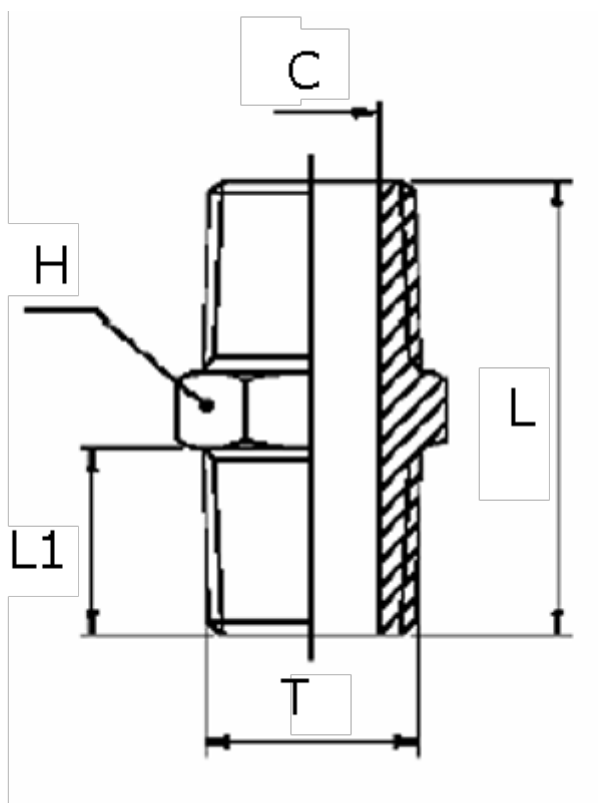

Article number: 5891110TR1  
Description: Nipple 1110TR  
R1"

## Measures

C = 26.0

H = 34

L = 37.0

L1 = 15.5

T = 1"